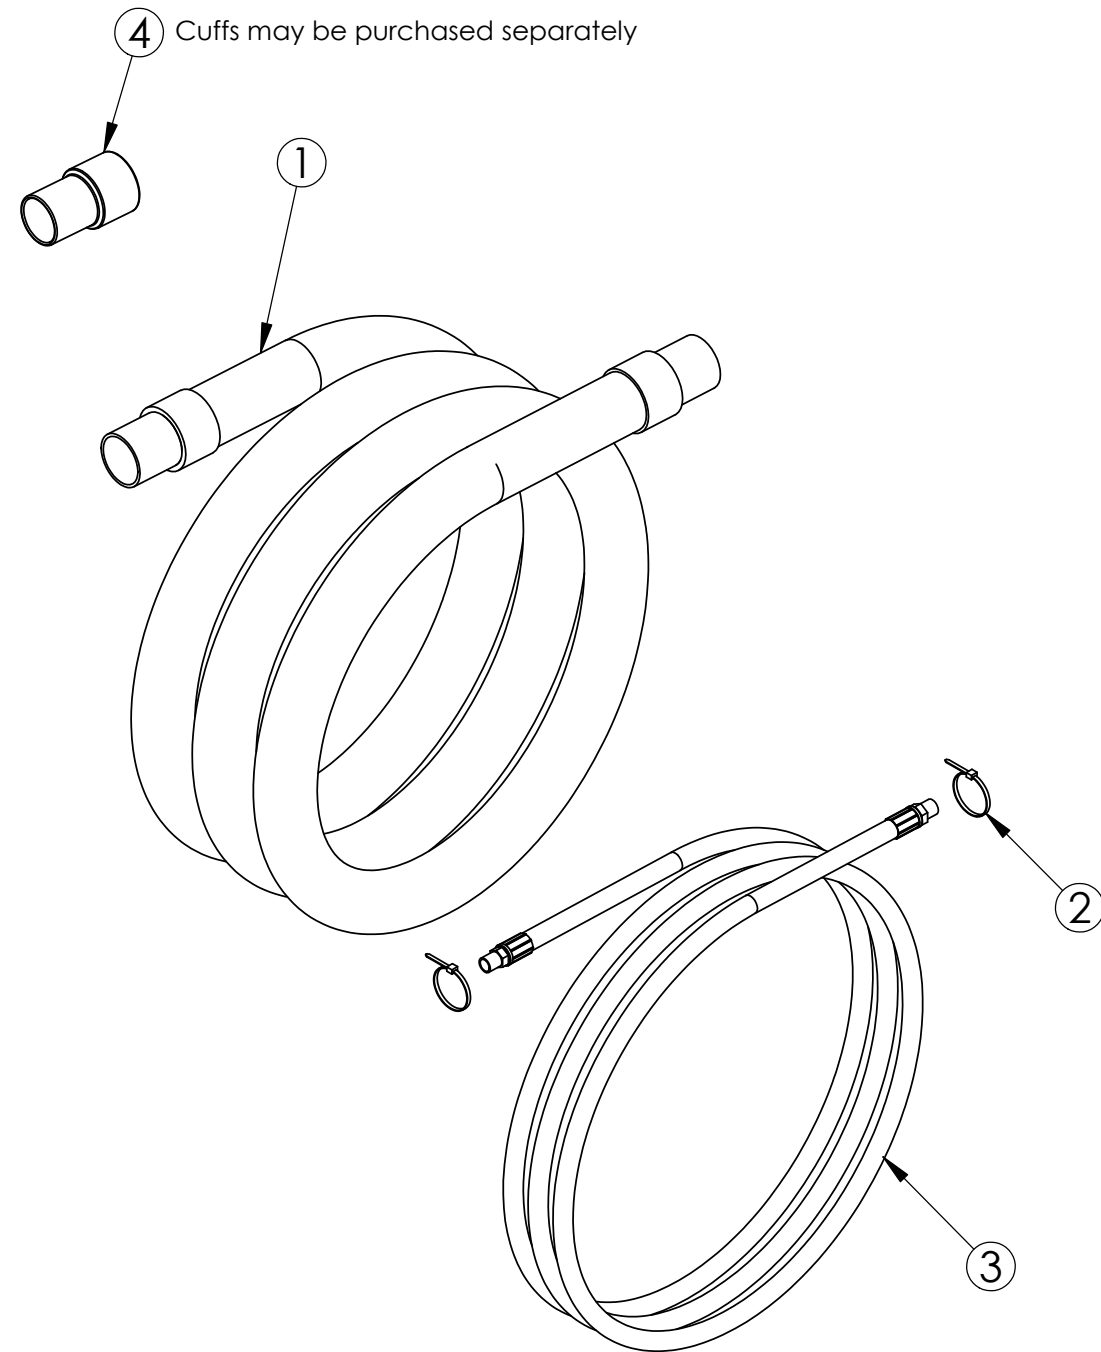

2540AC-HP

3-6-07

ITEM NO.	PART NUMBER	DESCRIPTION	QTY.
1	J00616-25 Vacuum Hose, 1.5 X 25'		1
2	B00191 Nylon Tie, 1 1/2 in Black		7
3	00580-25A Solution Hose Assembly		1
4	J00625, Cuff, 1.5 in, Grey		1

2540AC-HP