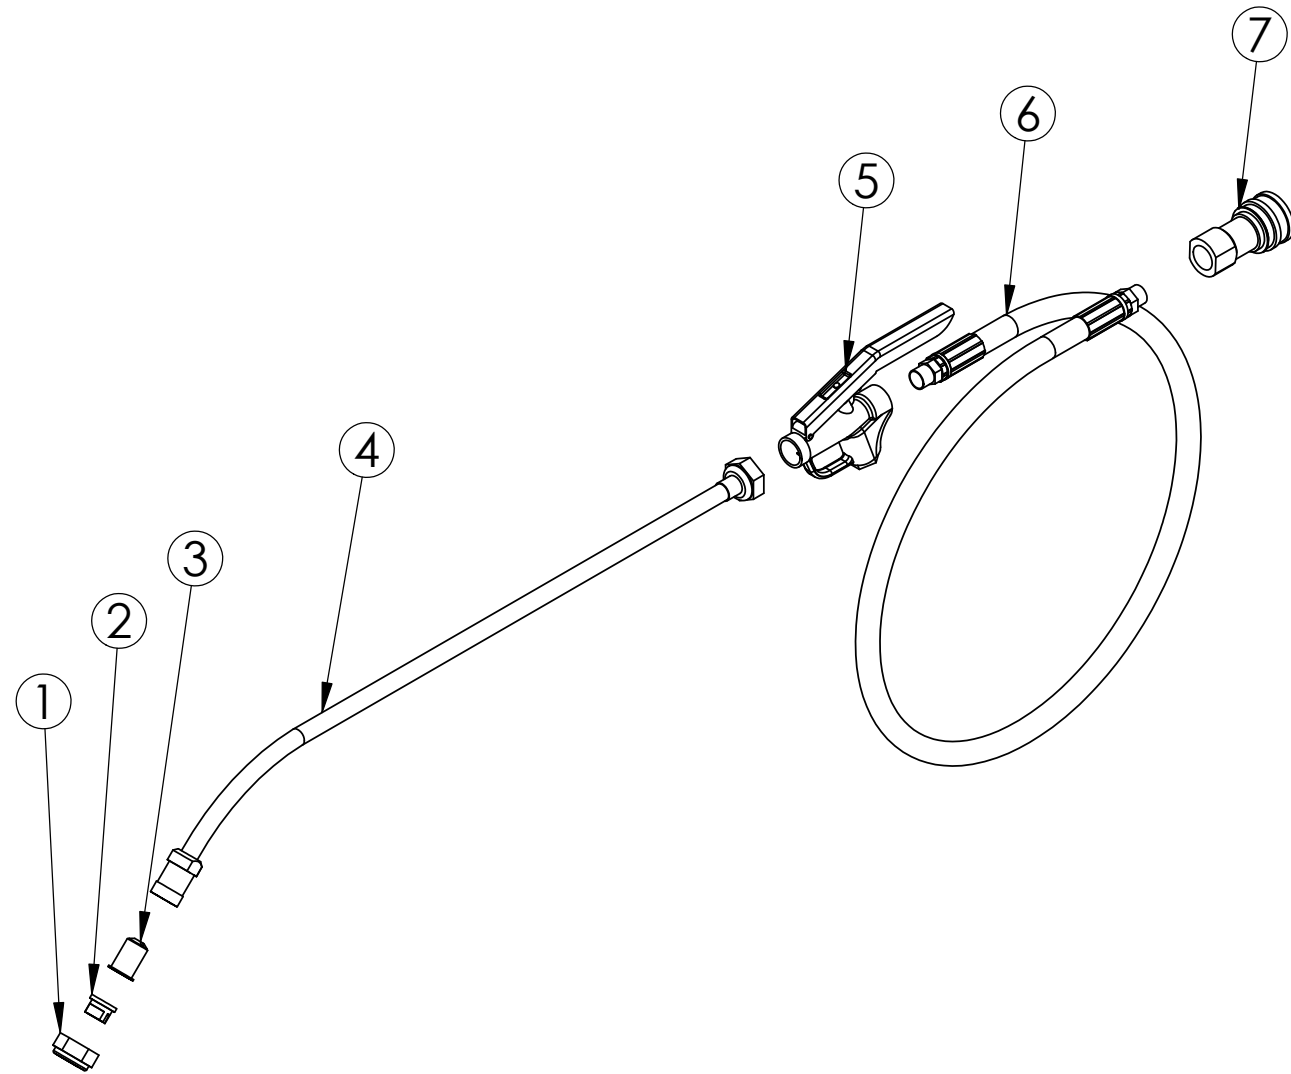

323ACH

3-6-07

ITEM NO.	PART NUMBER	DESCRIPTION	QTY.
1	A00094D	Checkvalve Cap	1
2	A00094A-3	Tip Only, 5002	1
3	A00094B	Checkvalve with Strainer	1
4	A00171	Brass Pipe, 18 in, 323AC	1
5	G02533	Prespray Valve 323AC	1
6	00580-25A	Solution Hose Asssembly	1
7	A00102	QD, 1-4F X 1-4FP	1