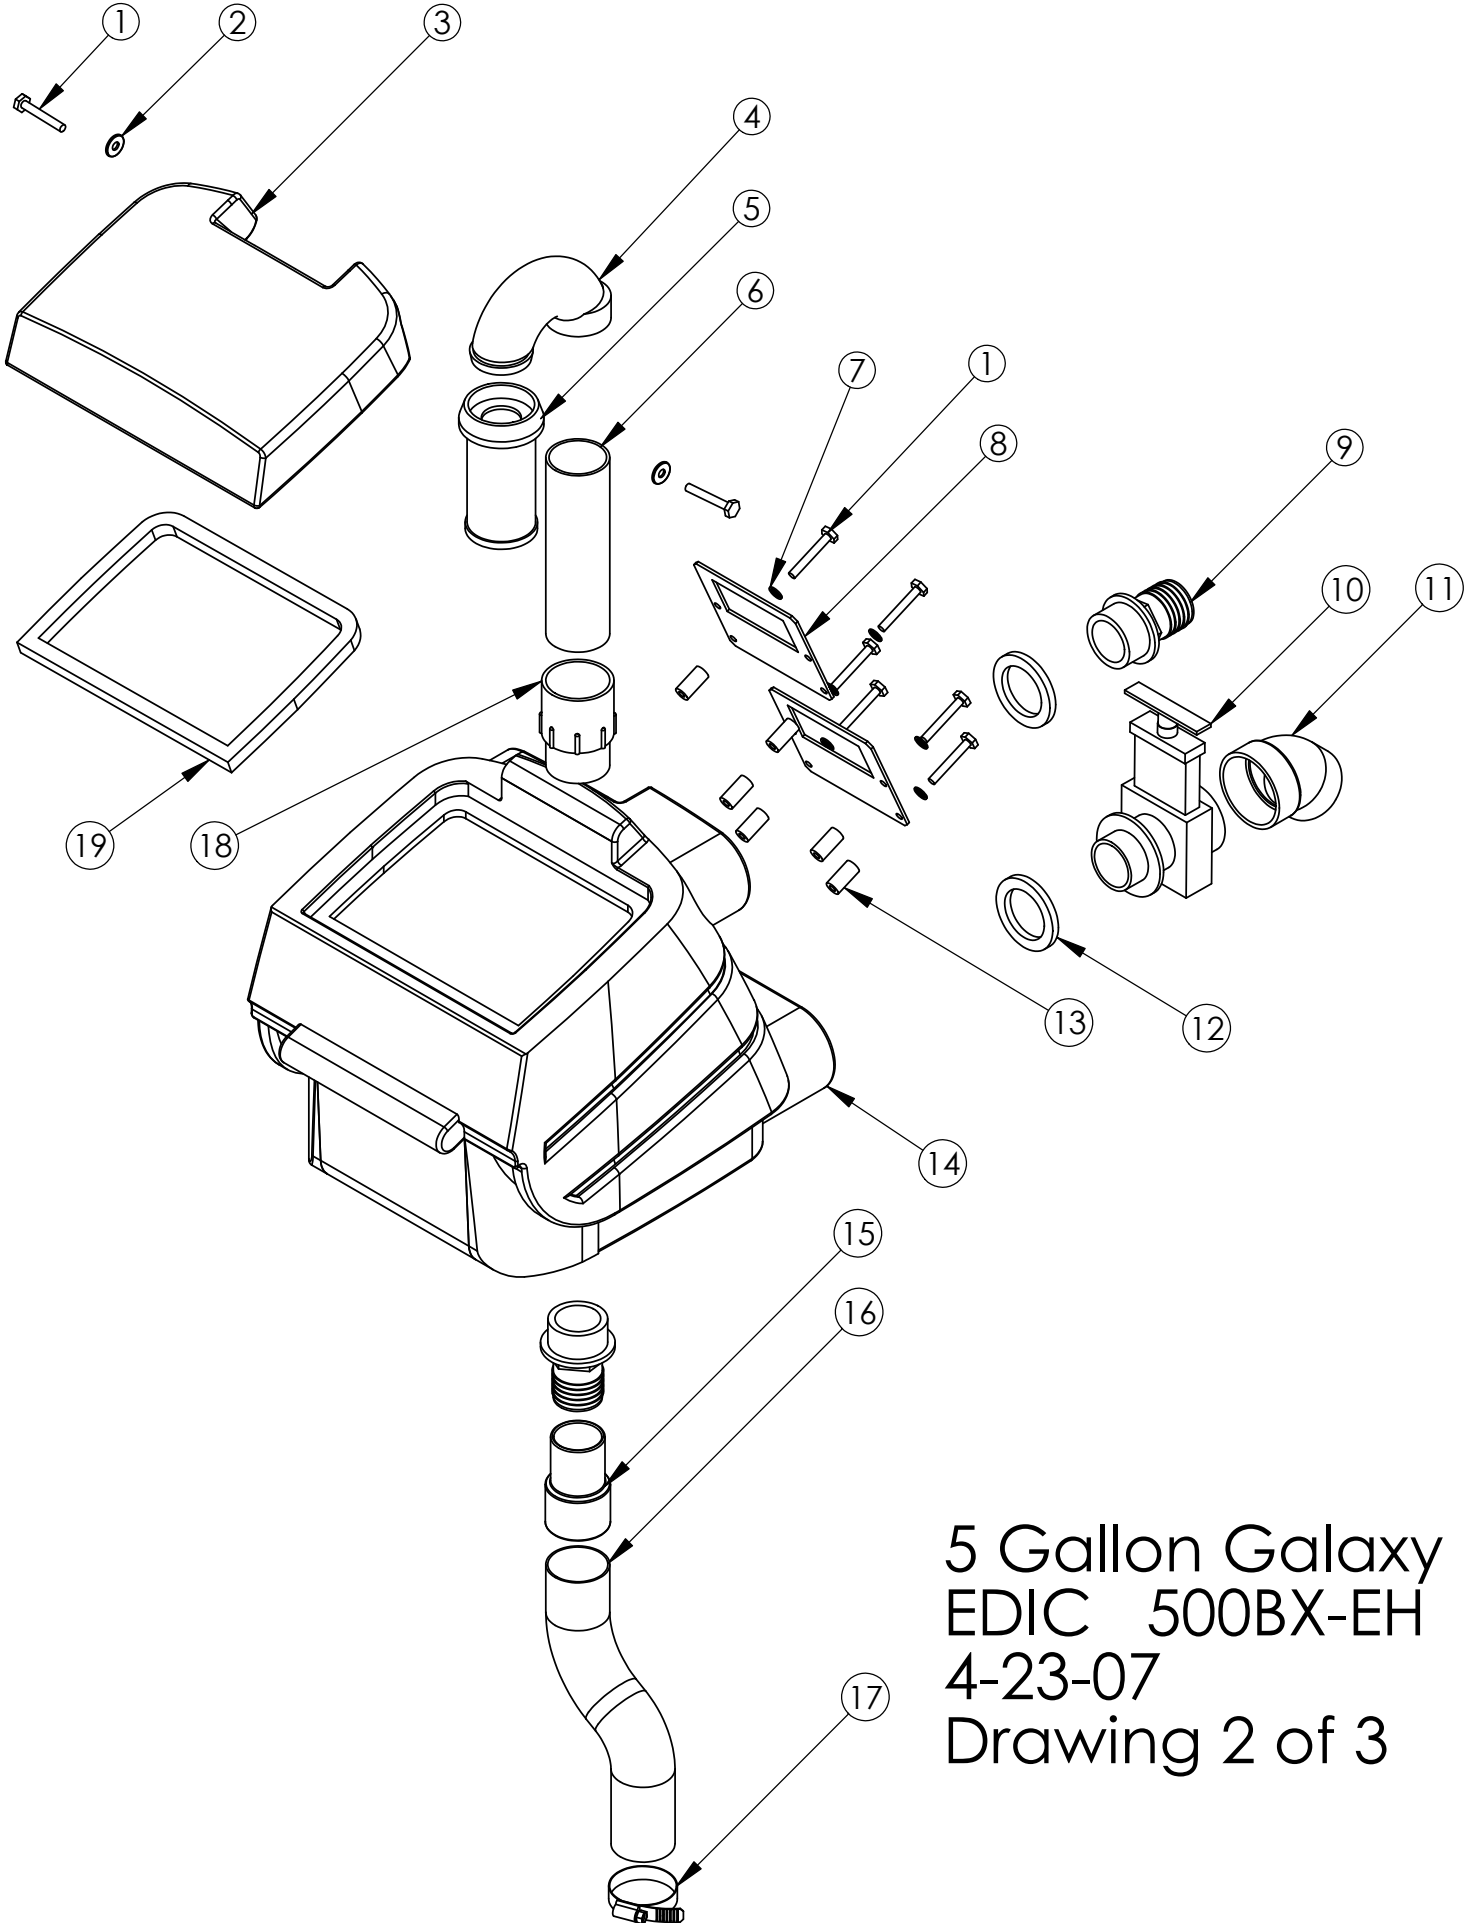

5 Gallon Galaxy  
 EDIC 500BX-EH  
 4-23-07  
 Drawing 2 of 3

ITEM NO.	PART NUMBER	DESCRIPTION	QTY.
1	C02322 1-4 X 20 Bolt		8
2	C12095 Washer		2
3	F11970 Recovery Lid		1
4	K11965 Elbow, 180 Deg. Float Ball		1
5	10989-2A Float Ball Screen		1
6	K00672 Pvc Pipe, 1.5 X 6.66, Sch 40 Wht		1
7	C02312 Lockwasher, .25 in., Internal Star		6
8	D010379 Heater Mounting Plate		2
9	K00665-1 Hose Adapter, 1.5in, Black		2
10	K00711 Drain Valve, Black		1
11	K00710 Elbow, Drain Valve, Black		1
12	E11128 Gasket, 2.5in OD X .19in		2
13	C11440 Spacer, Heater Mounting Plate		6
14	F11967 Recovery Tank		1
15	J00633 Cuff, 1.5in, Wire, Grey		1
16	J00618-1 Vacuum Hose, 1.5in X 10in Wire, Grey		1
17	J00650 Screw Clamp, #24, 1.25in		1
18	K11961 Adapter, PVC 1.5in		1
19	E11962 Gasket - Recovery Tank Lid		1

5 Gallon Galaxy  
 EDIC 500BX-EH  
 4-23-07  
 Drawing 2 of 3