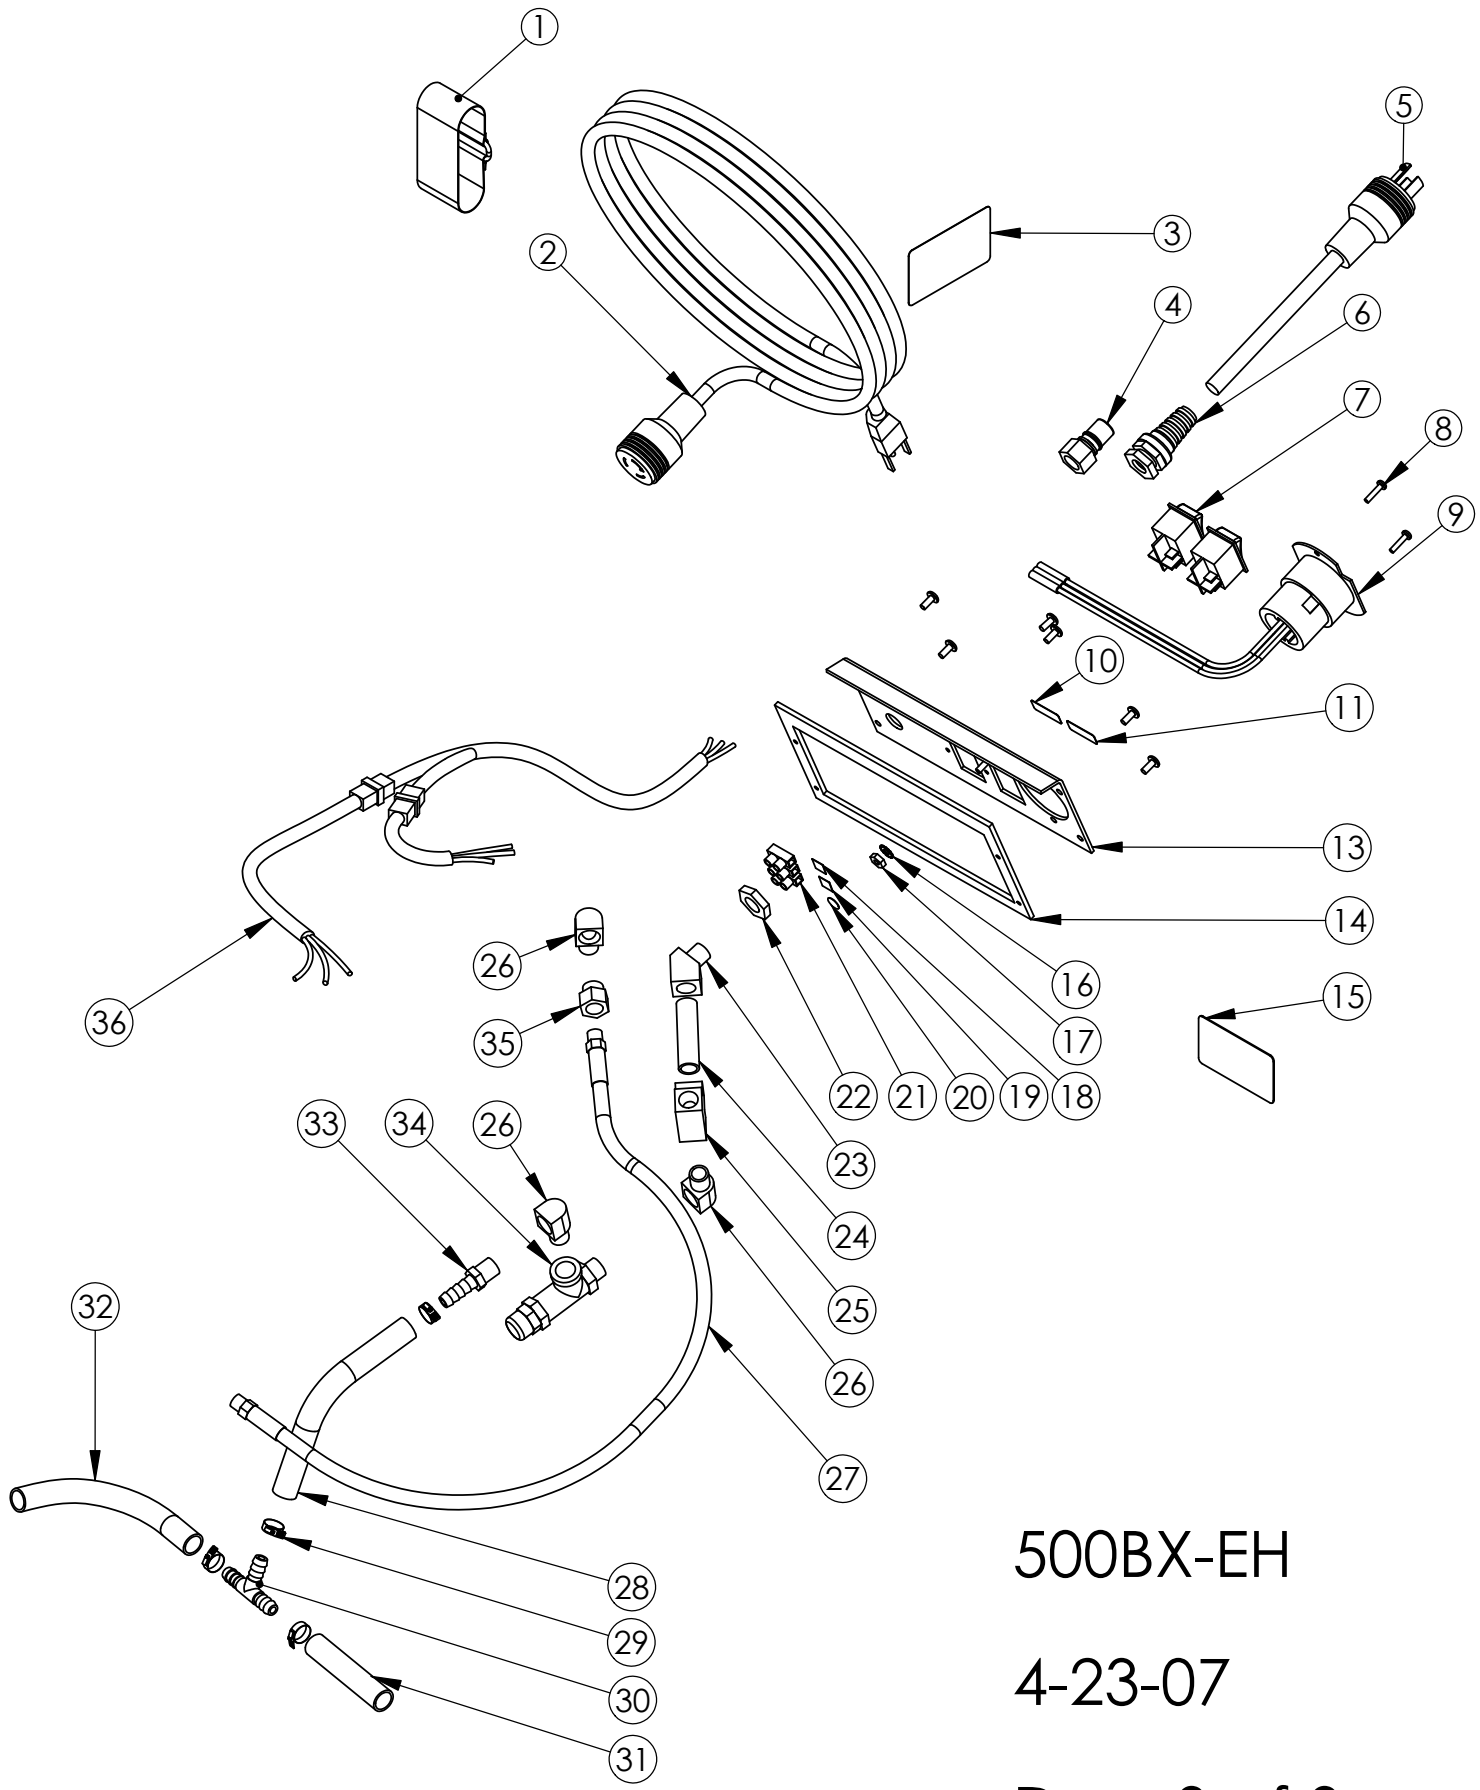

500BX-EH  
 4-23-07  
 Dwg 3 of 3

500BX-EH  
 4-23-07  
 Dwg 3 of 3

ITEM NO.	PART NUMBER	DESCRIPTION	QTY.
1	C11177	Velcro Strap, Black	1
2	B11979	Extension Cord, 14-3	1
3	H02548-2	Label, Important, Cord	1
4	A00104	QD, .25 M X .25 FP, Brass	1
5	B11779	Stub, 12-3 SJTW Yellow	1
6	B11606	Strain Relief, Pigtail	1
7	B02211-1	Switch, Rocker, Green Light	2
8	C00293	#8 X .5in Pan, Black SMS, Phillips	2
9	B11304	Twist Lock Receptacle	1
10	H02576	Label - Vacuum	1
11	H02574	Label - Pump	1
12	C11529	Screw, 10-32 X .375	6
13	D11974	Switch Plate w- Outlet, 5 Gal	1
14	E12060	Gasket, Switch Plate, 5 Gal	1
15	H00565-5	Label, Serial Number	1
16	C02315	Star Washer, Ground Sw Plt	5
17	C00264	Nut, Ground, Sw Plt	1
18	H11914	Label, Switch Plate, Neutral	1
19	H11913	Label, Switch Plate Load	1
20	H10911	Label, Switch Plate Ground	1
21	B02190	Terminal Block, 3 Pole	1
22	A00124	Hex Nut, .25 NPT Brass	1
23	A00053	45 Elbow, .25 MP X .25 FP	1
24	A00160	Nipple, .25 X 2 in, Brass	1
25	A00161	Tee, .25 FP, Brass	1
26	A00052	.25 X .375 M-F 90 deg Brass	3
27	11876-2A	.125 in High Pressure Hose Assembly, 2' Long	1
28	J00613B	Hose, .375 X 8 in, 300 psi, Black	1
29	J11508	Screw Clamp #6, .43 to .875 in	4
30	A11243	Tee, Barb, .375 Plastic	1
31	J11154	Sol. Hose, .375 X 4 in, 100 psi, Wire	1
32	J11154	Sol. Hose, .375 X 8 in, 100 psi, Wire	1
33	A00060	.25 Male X .375 Barb, Brass	1
34	G11314	Pressure Regulator, Brass	1
35	A00168-18	Bushing .25 M X .125 F	1
36	B12015	Harness, Main, Galaxy 5	1