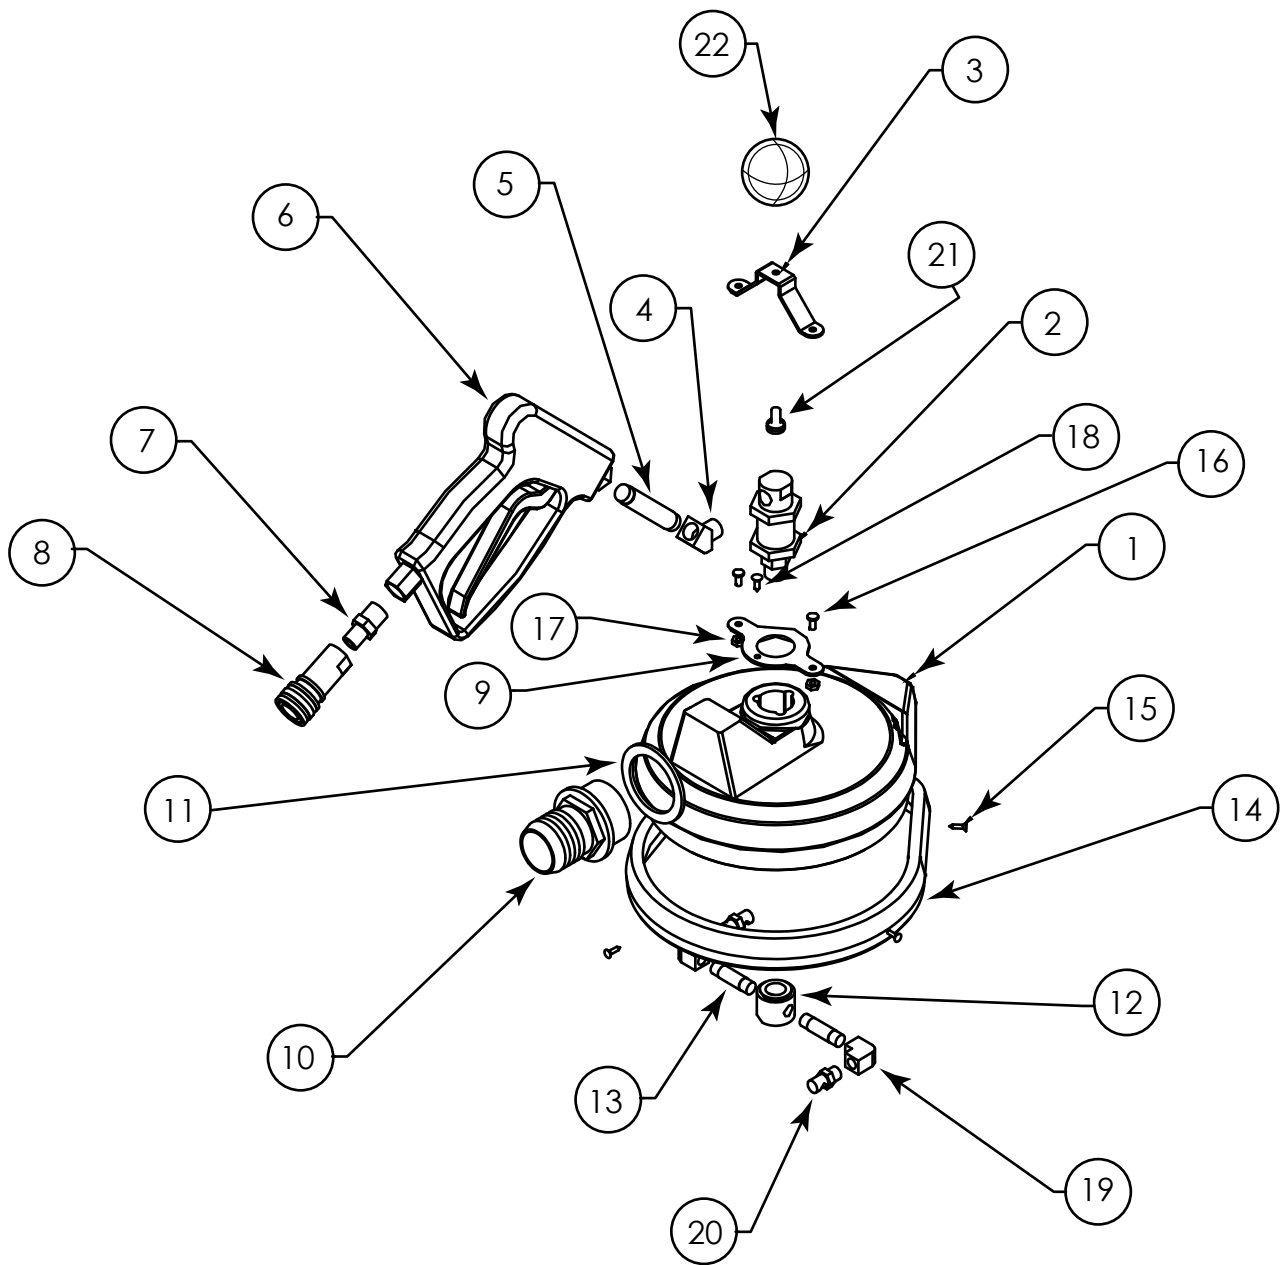

EXPLODED VIEW AND PARTS LIST

Model: 700REV

2-21-18

Exploded View and Parts List
700REV 7" Revolution Countertop Tool

Item	Part Number	Description	Quantities
1	F13526	Housing	1
2	D13311	Swivel Fitting	1
3	D13928	Swivel Fitting Clamp	1
4	A00053	Elbow, 45° 1/4M-1/4F	1
5	A00163	Long Nipple ¼ x 3	1
6	G13298	Spray Gun	1
7	A13375	Reducing Hex Nipple 3/8-1/4	1
8	A00102	QD (Female) Coupler ¼	1
9	D13929	Swivel Fitting Washer 2	1
10	K00655-1	Flanged Hose Adapter 1-1/2	1
11	E00427	Gasket	1
12	D13933	manifold	1
13	A10836-1	Nipple, 1/8NPT x 1.5 ss	2
14	F13485	Skirt Brush	1
15	C13674	Thread forming screw #6	5
16	C00311	Screw, 8-32 x 3/8	2
17	C13666	Nut, Keps 8-32	2
18	C02237	Thread forming screw #8	2
19	A13592	Elbow 1/8F x 1/8F	2
20	A13514	Spray Tip 1/8K-SS2	2
21	C00313-1	Hex Bolt SS, 1/4-20 x 1/2"	1
22	K134139	handle knob	1